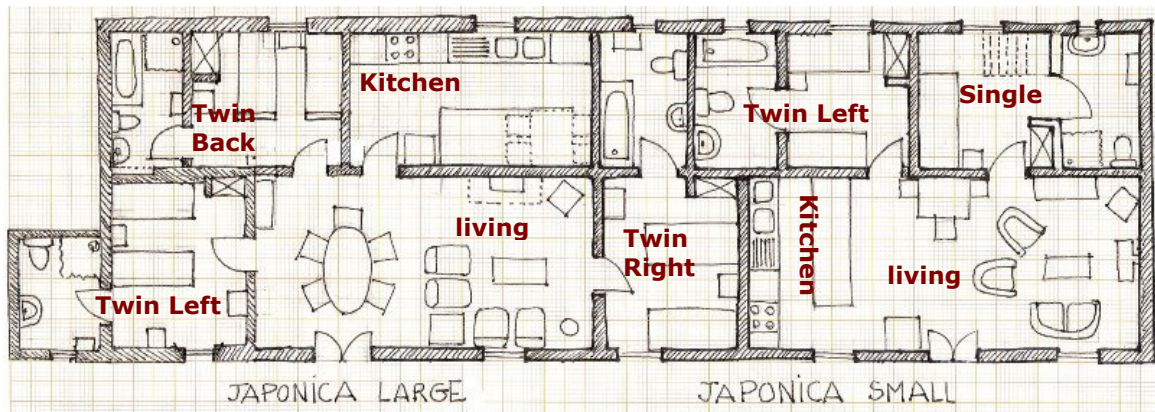

## CASA JAPONICA

A completely renovated Portuguese farmhouse (with its own swimming pool, a large shaded terrace, a barbeque and tables for eating outdoors) which has been divided into 2 self contained units:

**Large Japonica      3 twin rooms with en suite bathroom**

**Small Japonica      1 twin room with en suite bathroom  
1 single room with twin bedded mezzanine, en suite shower**

**shaded terrace**

**shaded terrace**